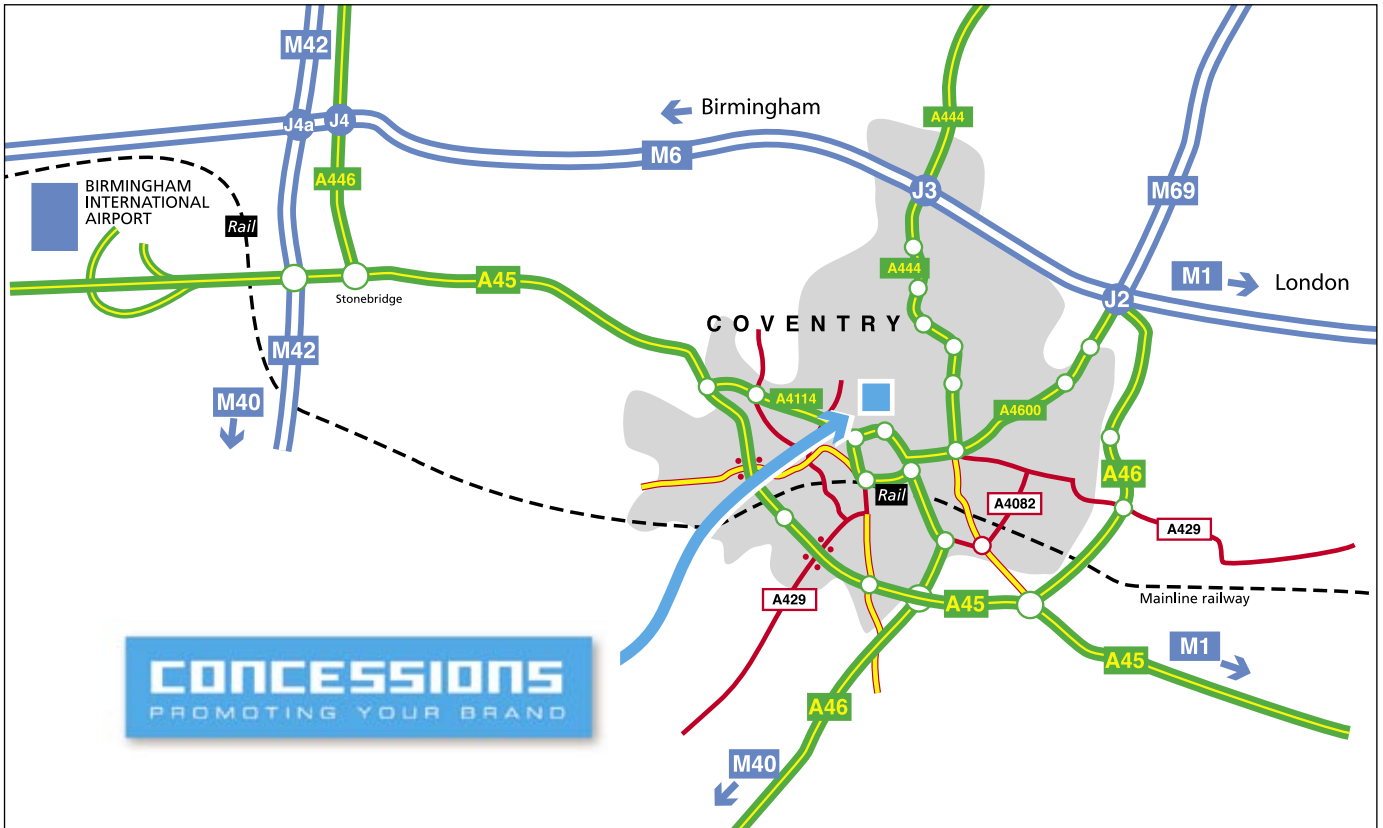

How to find us

Concessions

C12 Generator Hall Electric Wharf Coventry CV1 4JL

t: +44 (0)870 9050 333
 e: info@concessionsltd.com
 w: www.concessionsltd.com

Directions

From Coventry Ring Road take exit J9 the B4098 toward Radford.

There is a Fire Station on the left.

Turn right at the next traffic lights, at the top of the hill.

Follow this road along St Nicholas Street and Sandy Lane. At the bottom of the hill turn right after the blue railings into Electric Wharf.